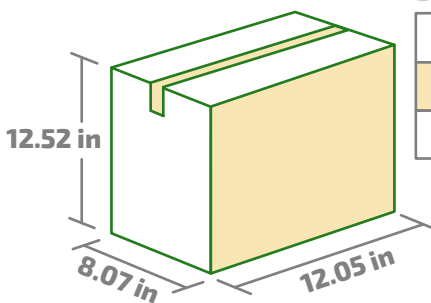

USES

Remove stains from cloths

Remove grime

Clean bathrooms

TECHNICAL DATA

BOTTLE NET CONTENT	1.8 / 60.86	L / fl. oz
GROSS BOTTLE WEIGHT	1.91 / 4.21	Kg / lb
PIECES PER CASE	6	pcs
GROSS CASE WEIGHT	11.67 / 25.73	Kg / lb
CASES PER LAYER	16	pcs
NUMBER OF LAYERS	4	
CASES PER PALLET	64	pcs
GROSS PALLET WEIGHT	764 / 1,684	Kg / lb

BOTTLE BAR CODE	CASE BAR CODE
	
7 41120 00066 1	1 074112 000066 8

CASE

DIMENSIONS

Large: 306 mm / 12.05 in
Width: 205 mm / 8.07 in
Height: 318 mm / 12.52 in

TECHNICAL DATA PALLET

PALLET

Layers / pallet: 4
Cases / pallet: 64
Gross weight: 764.0 Kg / 1.684.0 lb