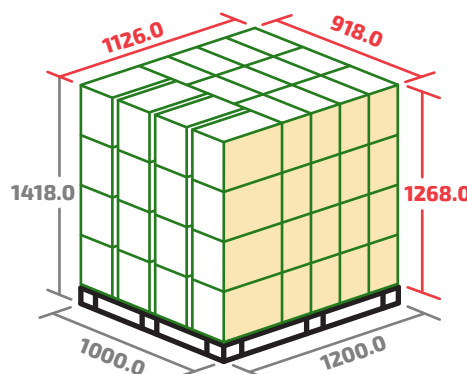

USES

Remove stains from cloths

Remove grime

Clean bathrooms

TECHNICAL DATA

BOTTLE NET CONTENT	1.8 / 60.86	L / fl. oz
GROSS BOTTLE WEIGHT	1.91 / 4.21	Kg / lb
PIECES PER CASE	6	pcs
GROSS CASE WEIGHT	11.67 / 25.73	Kg / lb
CASES PER LAYER	16	pcs
NUMBER OF LAYERS	4	
CASES PER PALLET	64	pcs
GROSS PALLET WEIGHT	764 / 1,684	Kg / lb

BOTTLE BAR CODE	CASE BAR CODE
	
7 41120 00066 1	1 074112 000066 8

CASE

DIMENSIONS

Large: 306 mm / 12.05 in
Width: 205 mm / 8.07 in
Height: 318 mm / 12.52 in

TECHNICAL DATA PALLET

PALLET

Layers / pallet: 4
Cases / pallet: 64
Gross weight: 764.0 Kg / 1.684.0 lb