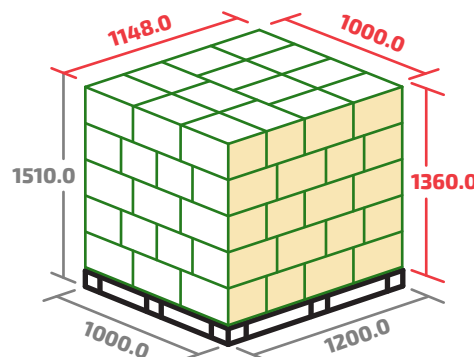

TECHNICAL DATA PALLET

PALLET

Layers / pallet:	5
Cases / pallet:	70
Gross weight:	890 Kg / 1.962 lb