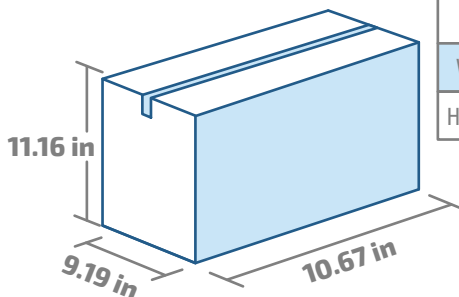

PRODUCT DATA SHEET
CLARASOL BATHROOM
750 ml / 25.3 fl. oz

USES

Toilet

Sink

Tile

Bathtub

272.57 mm - 10.73 in

111.63 mm / 4.39 in

TECHNICAL DATA

BOTTLE NET CONTENT	0.750 / 25.3	L / fl. oz
GROSS BOTTLE WEIGHT	0.832 / 1.835	Kg / lb
PIECES PER CASE	8	pcs
GROSS CASE WEIGHT	7.02 / 15.48	Kg / lb
CASES PER LAYER	17	pcs
NUMBER OF LAYERS	5	
CASES PER PALLET	85	pcs
GROSS PALLET WEIGHT	596.70 / 1,315.50	Kg / lb

BOTTLE BAR CODE	CASE BAR CODE
	
7 41120 00077 7	1 074112 000077 4

CASE

DIMENSIONS

Large: 271 mm / 10.67 in
Width: 233.5 mm / 9.19 in
Height: 283.5 mm / 11.16 in

TECHNICAL DATA PALLET

PALLET

Layers / pallet: 5
Cases / pallet: 85
Gross weight: 596.70 Kg / 1.315.50 lb